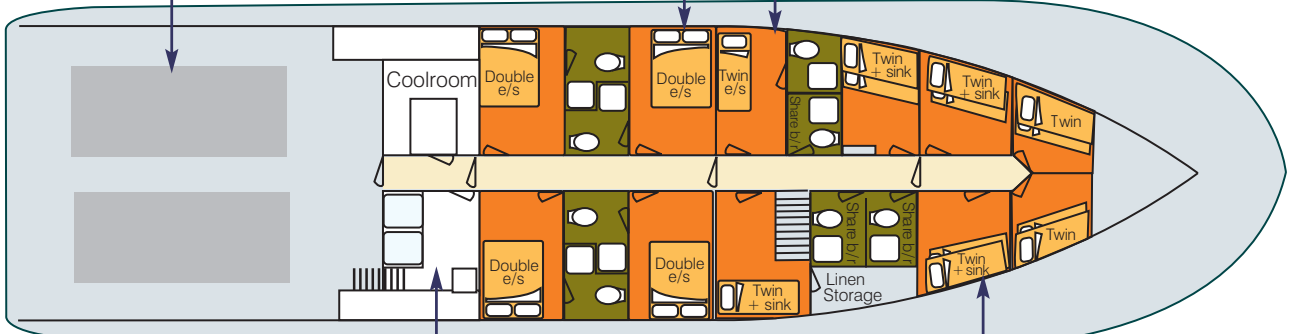

## MAIN DECK

Business Centre

Lounge and Theatre

2 Double Staterooms with private en suites

2 x M16 MTU main engines

4 Double Staterooms with private en suites

1 Two Berth Cabin with private en suite

## LOWER DECK

Laundry

Twin cabins