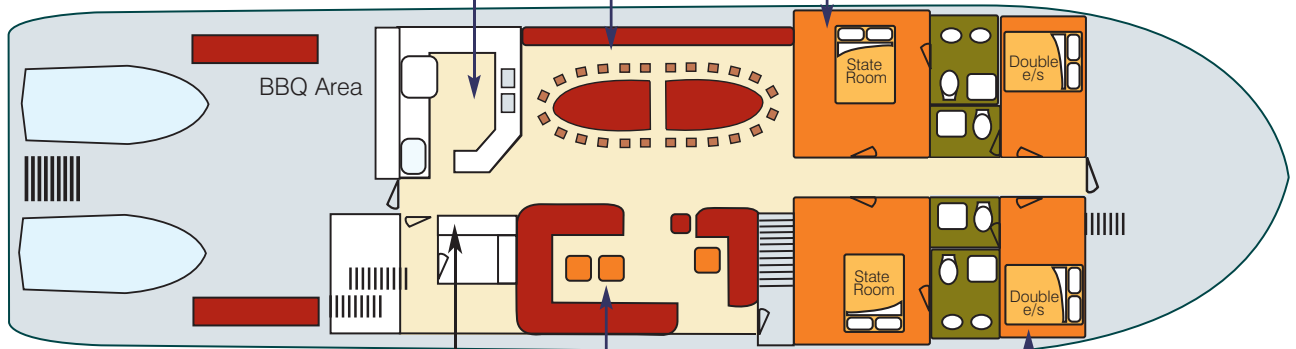

Shaded observation deck and bar

Bridge + Navigation

Sun lounge

## UPPER DECK

Gourmet Galley

Dining Room

2 Luxuriously appointed State Rooms with private en suites

## MAIN DECK

Business Centre

Lounge and Theatre

2 Double Staterooms with private en suites

2 x M16 MTU main engines

4 Double Staterooms with private en suites

1 Two Berth Cabin with private en suite

## LOWER DECK

Laundry

Twin cabins