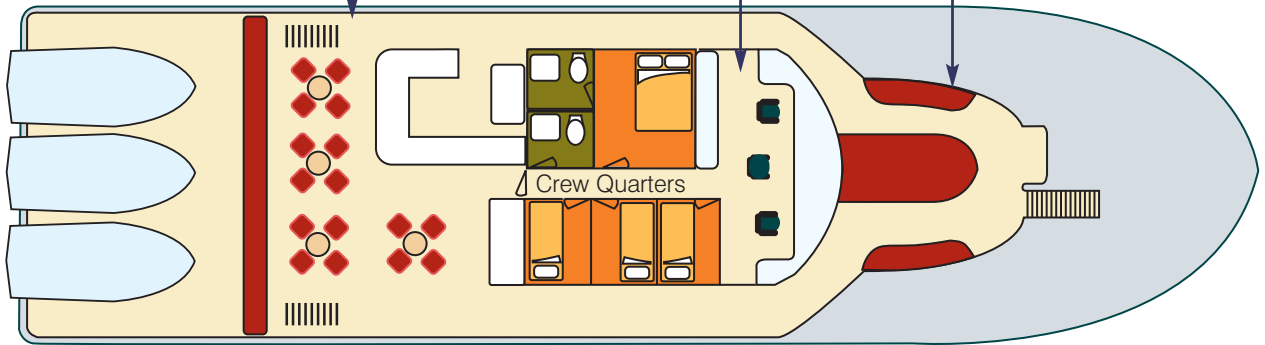

Shaded observation deck and bar

Bridge + Navigation

Sun lounge

## UPPER DECK

Gourmet Galley

Dining Room

2 Luxuriously appointed State Rooms with private en suites

## MAIN DECK

Business Centre

Lounge and Theatre

2 Double Staterooms with private en suites

2 x M16 MTU main engines

4 Double Staterooms with private en suites

1 Two Berth Cabin with private en suite